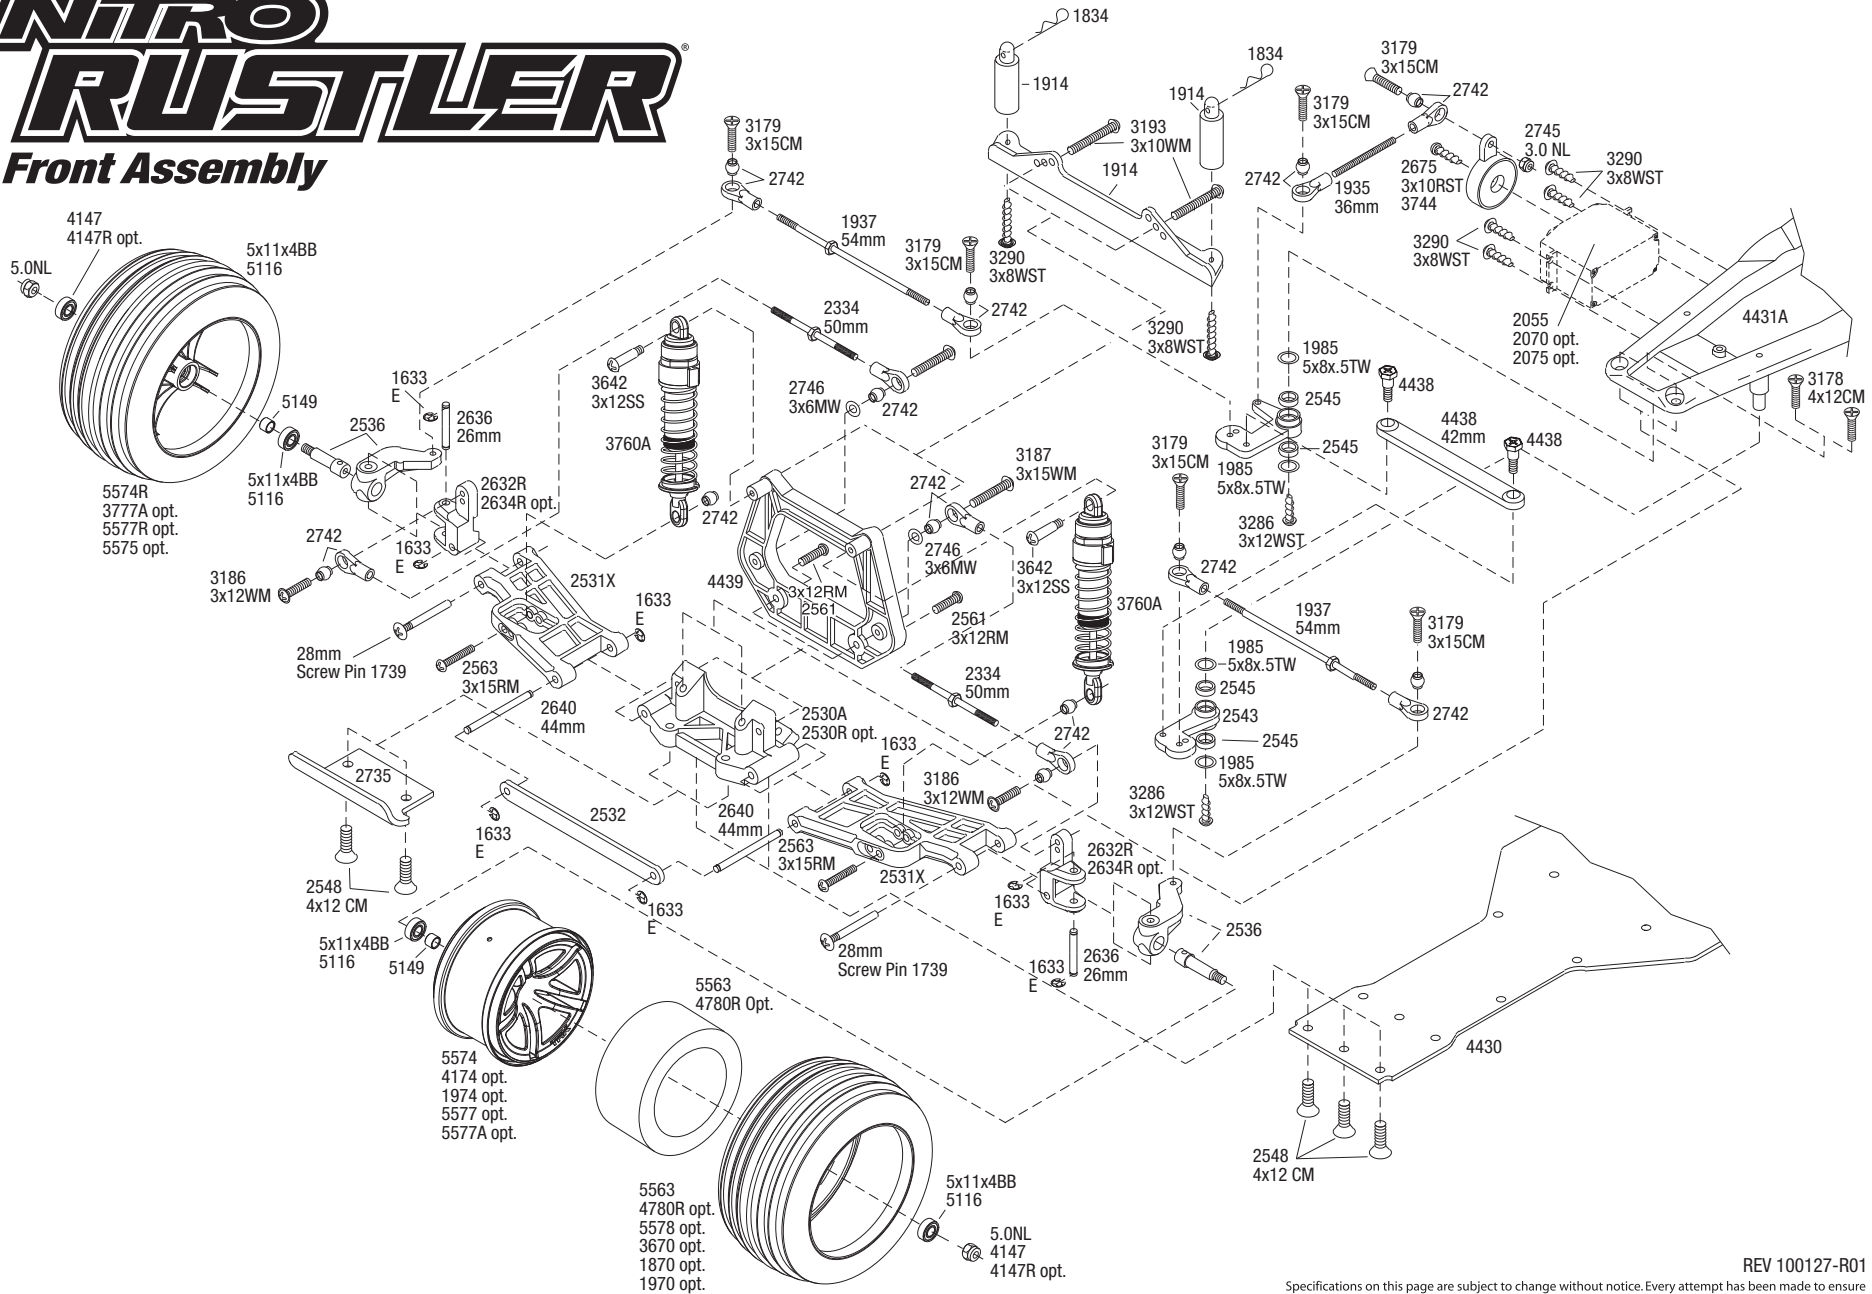

NITRO RUSTLER

Front Assembly

REV 100127-R01