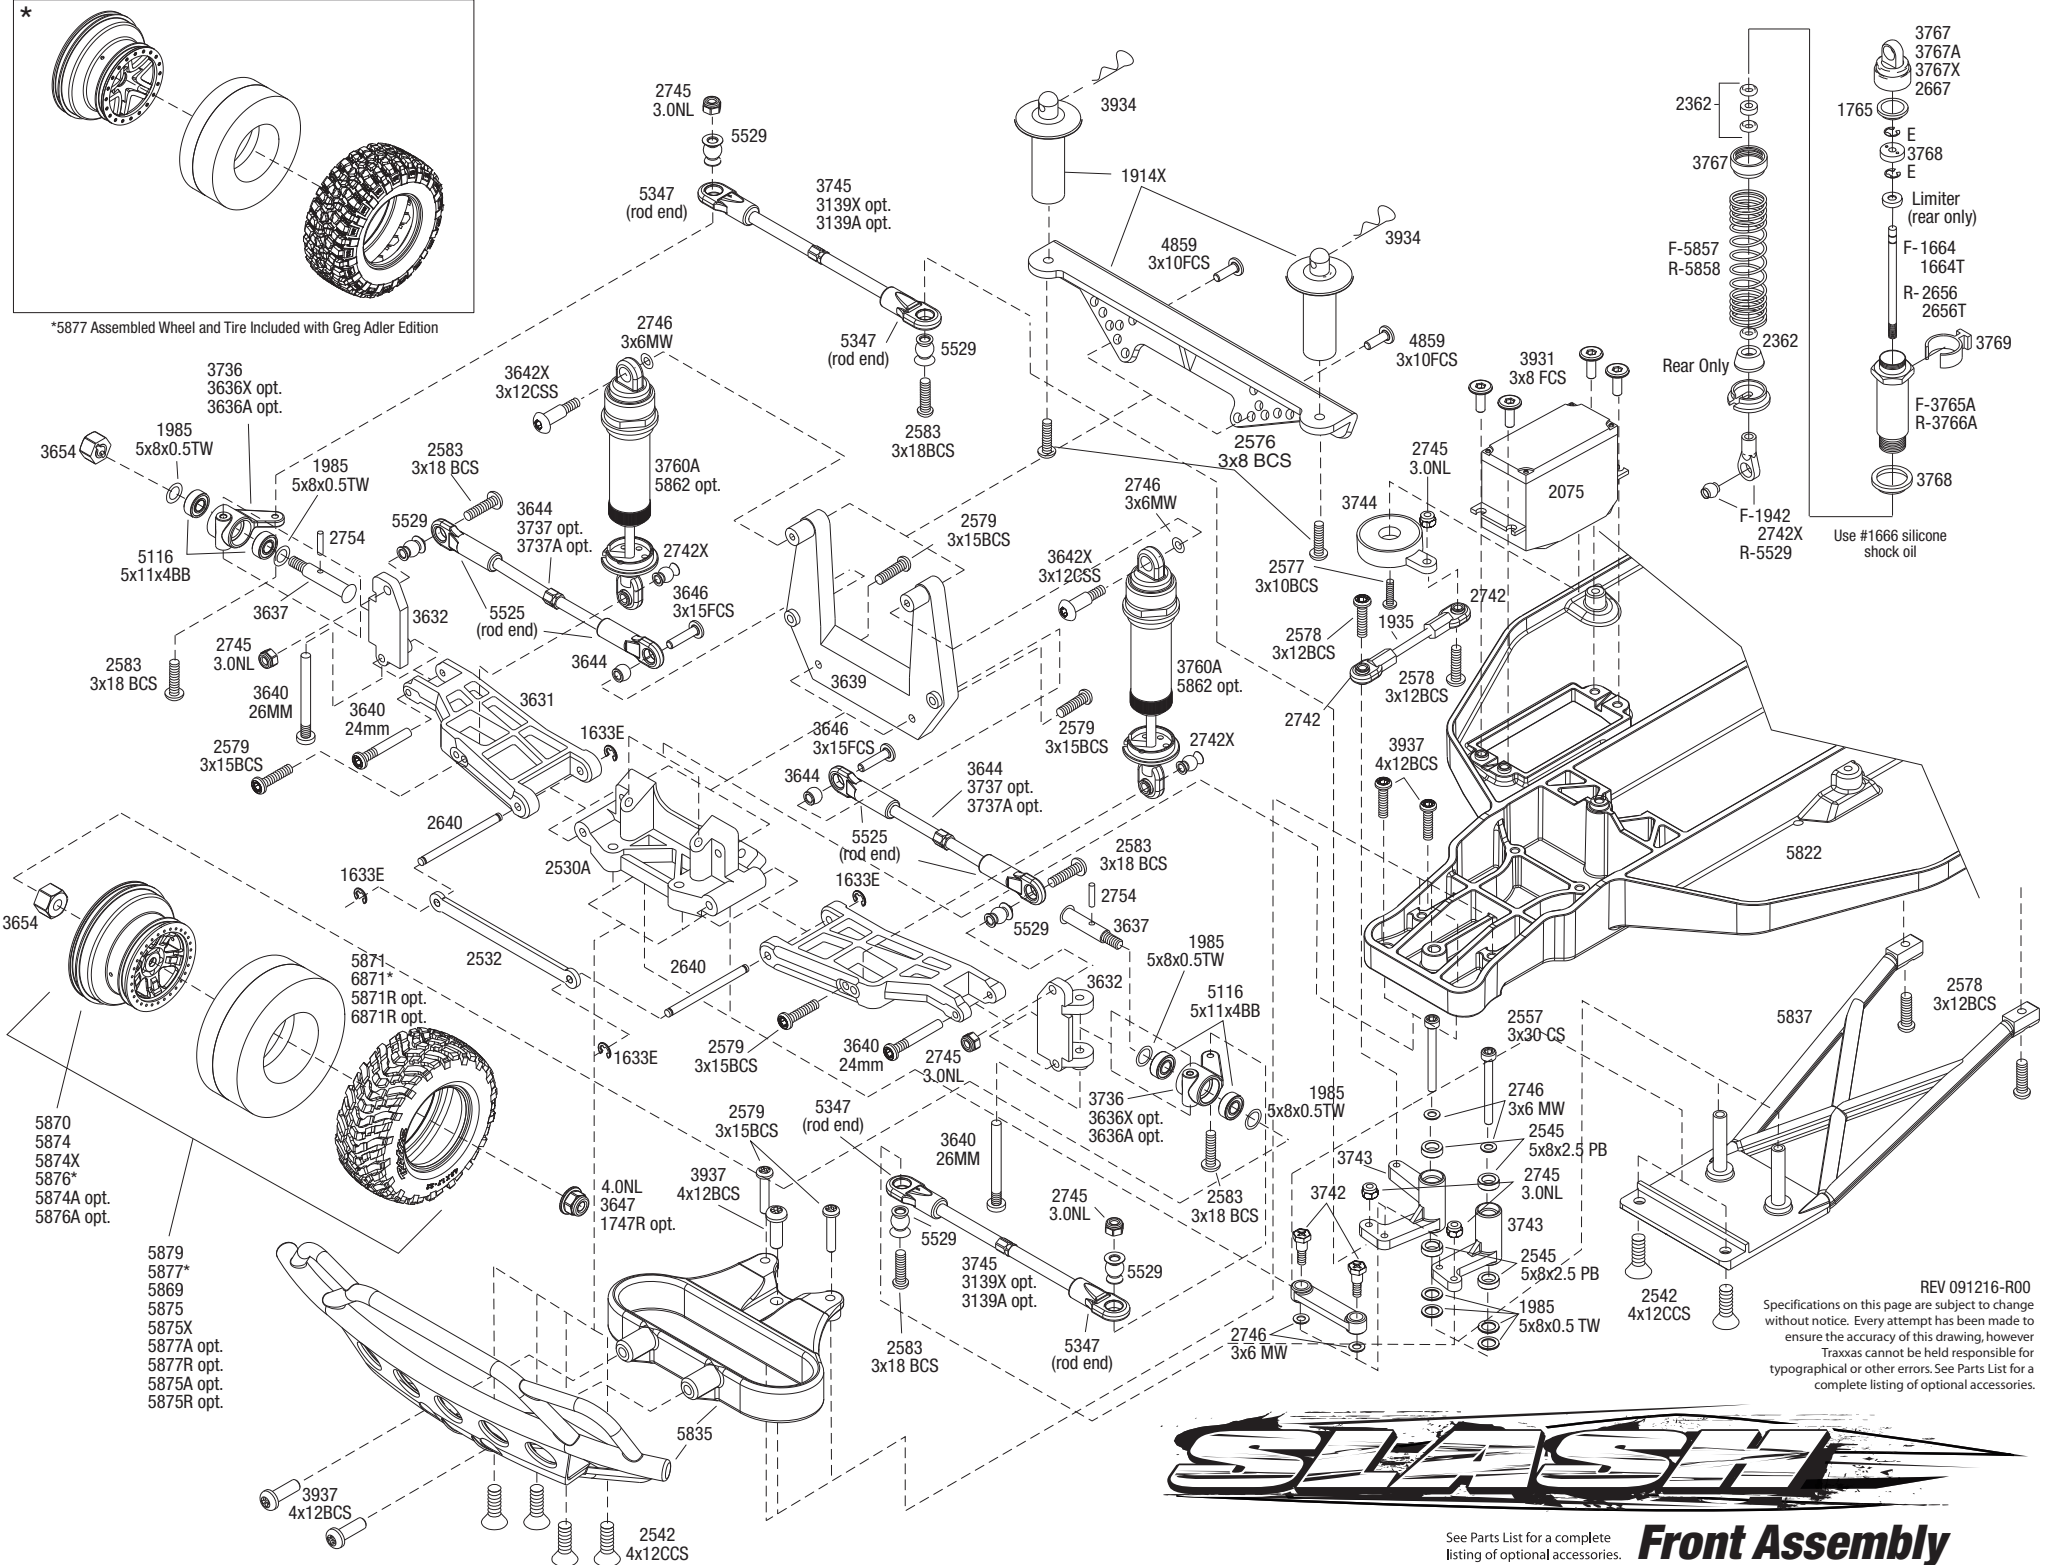

See Parts List for a complete listing of optional accessories. **Front Assembly**